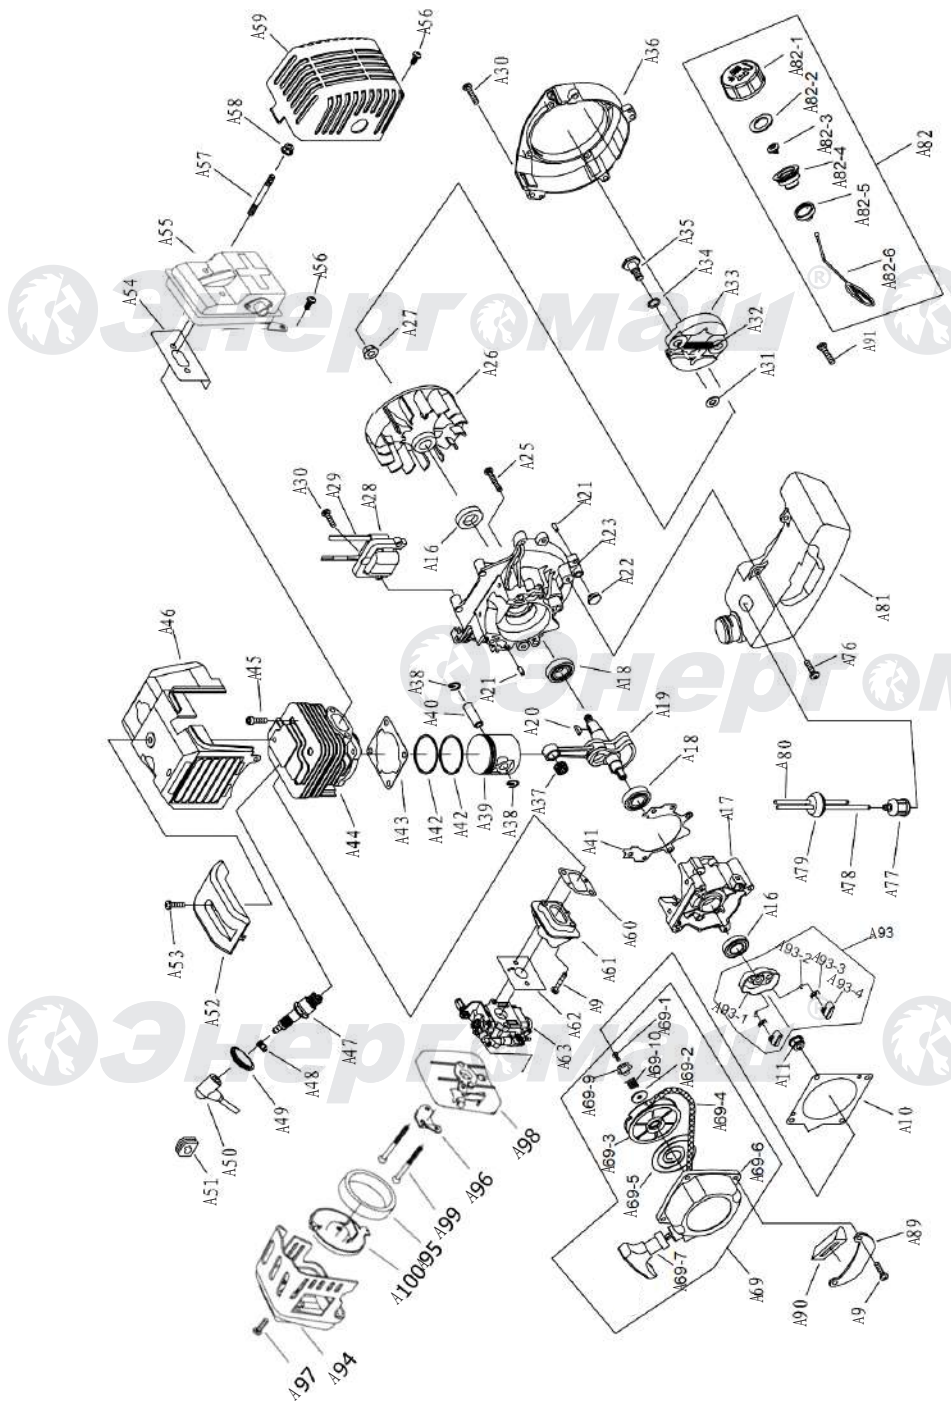

ENGINE FOR BT-33 BT-43

NO.	DESCRIPTION	NO.	DESCRIPTION	NO.	DESCRIPTION
A9	SCREW M5X20	A44	CYLINDER	A76	SCREW M5X16
A10	GASKET	A45	SCREW	A77	CLEANER COVER
A11	NUT	A46	GUIDE COVER ASSY	A78	OUTLET FUEL PIPE
A16	OIL SEAL	A47	SPARK PLUG	A79	PLUG
A17	CRANK CASE	A48	SPRING	A80	INLET FUEL PIPE
A18	BEARING 6202	A49	PLUG COVER	A81	FUEL TANK
A19	CRANKSHAFT	A50	PLUG CAP	A82	LID ASSY
A20	KEY	A51	PLUG	A82-1	FUEL TANK LID
A21	PIN	A52	UPPER COVER	A82-2	GASKET
A22	RUBBER WASHER	A53	SCREW	A82-3	INLET
A23	CRANK CASE	A54	GASKET	A82-4	INSIDE COVER
A25	SCREW M5X30	A55	MUFFLER	A82-5	LID
A26	MAGNETO ROTOR COMP	A56	SCREW	A82-6	CHAIN
A27	NUT	A57	BOLT	A89	STAND
A28	IGNITION COLL COMP	A58	NUT	A90	RUBBER COVER
A29	CORD COMP	A59	MUFFLER COVER	A91	SCREW M5X20
A30	BOLT M5X20	A60	GASKET	A93	STARTER PULLEY ASSY
A31	WASHER	A61	ADMITTING PIPE	A93-1	STARTER REEL
A32	SPRING	A62	GASKET	A93-2	STOP RING
A33	EXPANDER	A63	CARBURETOR	A93-3	STARTER PAWL SPRING
A34	WASHER	A69	STARTER	A93-4	STARTER PAWL
A35	SCREW PIN	A69-1	SCREW	A94	AIRFILTER COVER
A36	FAN COVER	A69-2	WASHER	A95	AIR CLEANER
A37	BEARING 10X14X16	A69-3	START POPE REEL	A96	AIRFILTER COVER SEAT
A38	RING	A69-4	POPE	A97	SCREW
A39	PISTON	A69-5	RECOIL SPRING	A98	CHOKE SEAT ASSY
A40	PISTON PIN	A69-6	START COVER ASSY	A99	SCREW
A41	GASKET	A69-7	START HANDLE	A100	CIRCULAR COVER
A42	PISTON RING	A69-9	START RATCHET		
A43	GASKET	A69-10	EASY START COIL SPRING		

BT-33 BT-43-EX-CTP20220815 VER2.1